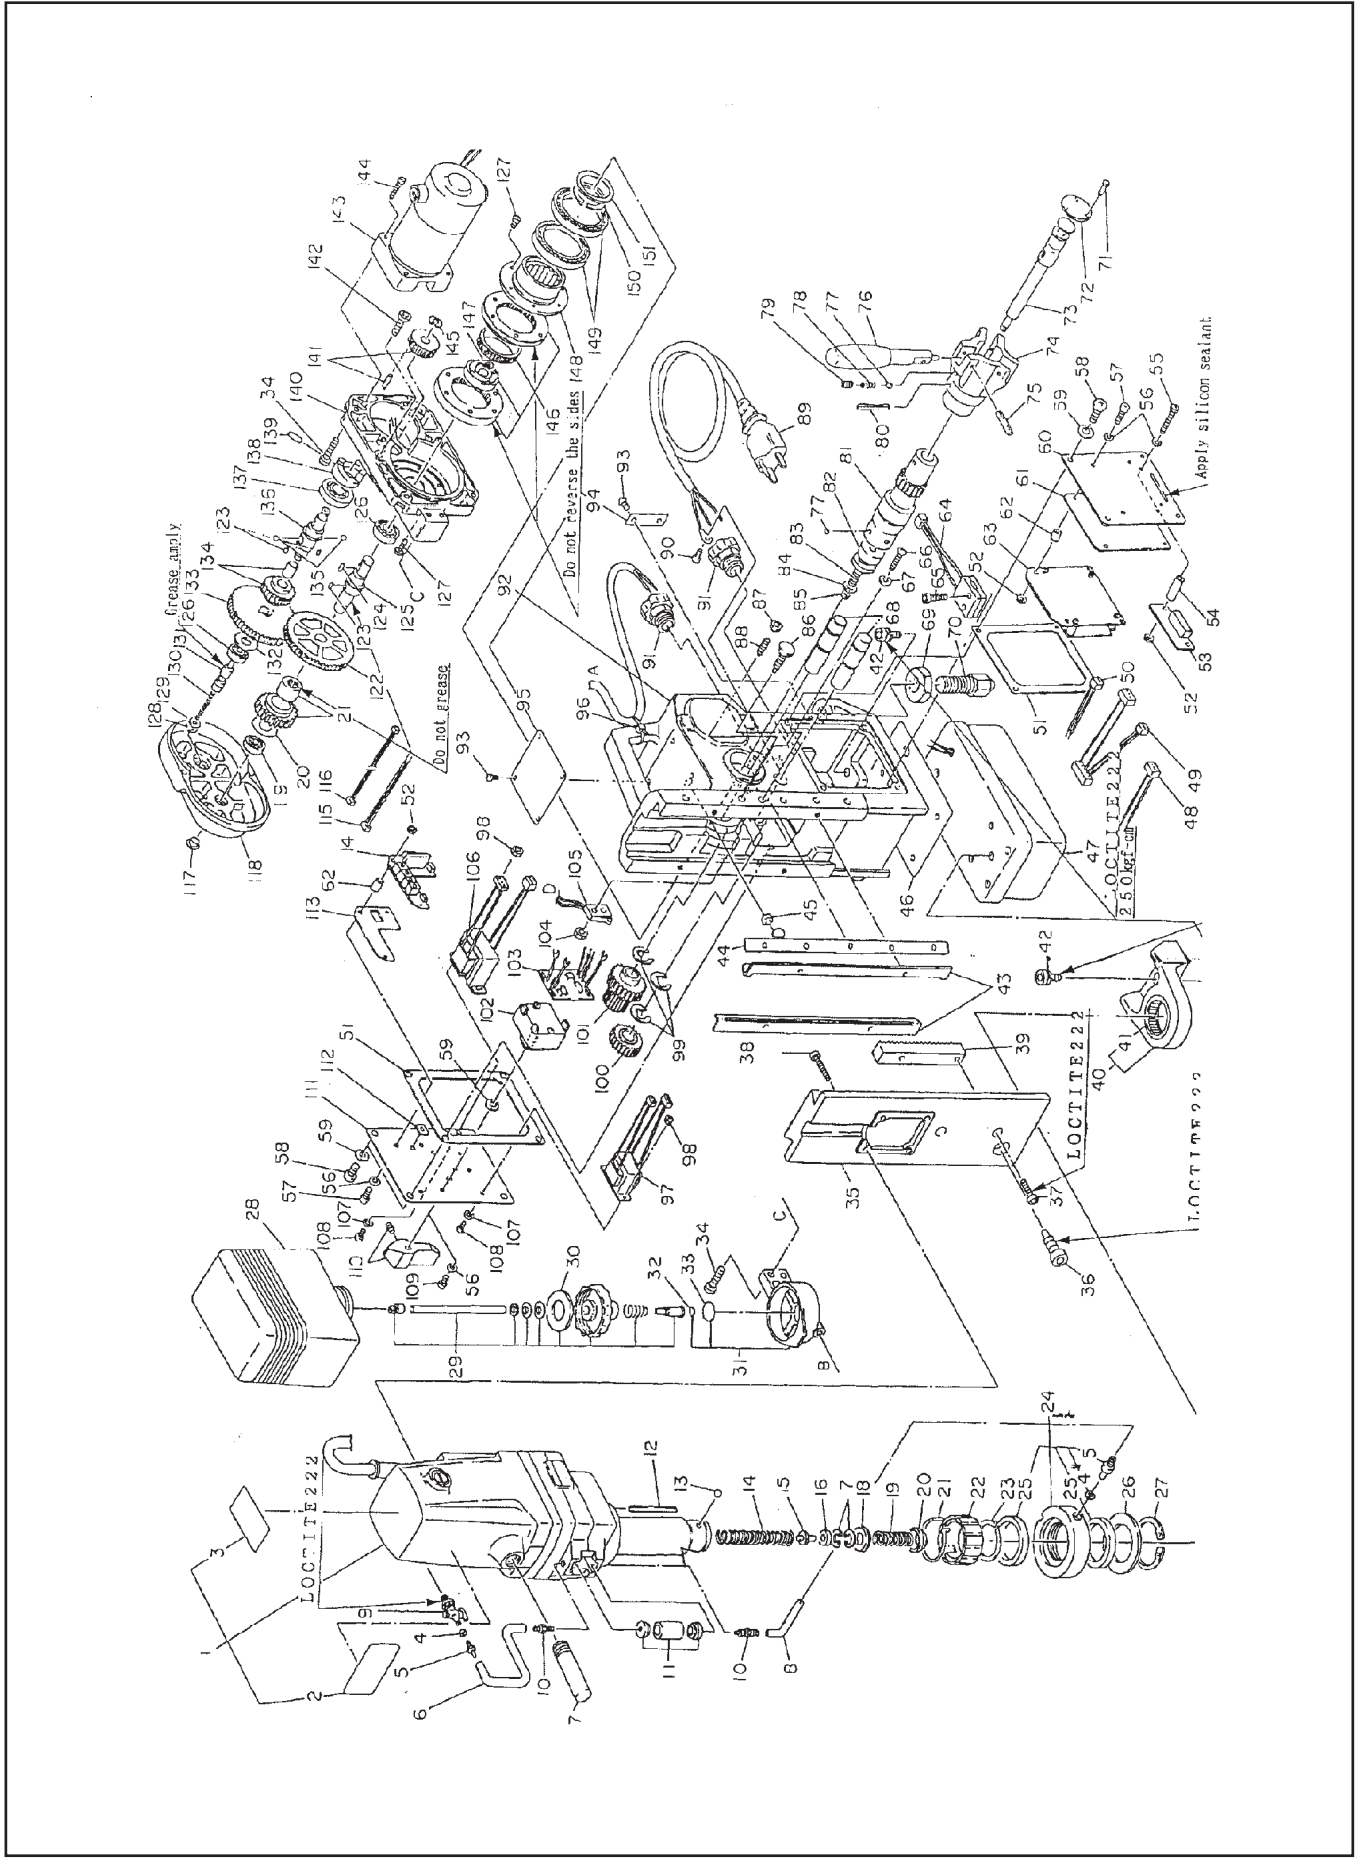

# ATRA ACE QA-3500 (110-120V) ASSEMBLY AND PARTS LIST

The parts numbers with ( ) are included in the Assy parts written above them.

No.	Part No.	Part Name	Q'ty	Price	No.	Part No.	Part Name	Q'ty	Price	No.	Part No.	Part Name	Q'ty	Price
1	TB04072	Drill Motor Assy (115V)	1 set		56	TQ00258	Seal Washer M4	11		112	TQ00740	Packing Changeover Switch	1	
2	(TB00598)	Carbon Brush (2 pcs/set)	1 set		57	TP02638	+ Screw 4 X 12	7		113	TQ01935	Insulation Paper Switch Plate	1	
3	(TQ00962)	Caution -Label	1		58	TP02419	+ Screw 6 X 10	8		114	TB01366	Control Board D Assy	1 set	
4	(TQ03399)	Caution -Cutler Label	1		59	TQ01331	Seal Washer M6	9		115	TB00573	D Cord Assy	1 set	
5	CP21947	Seal Packing	2		60	TQ03059	Mounting Plate	1		116	TB00574	B-G Cord Assy	1 set	
6	TP14500	Hose Nipple	2		61	TQ01937	Insulation Paper -Circuit Board	1		117	TQ01962	Collar Cap K-100 16CSBL	1	
7	TP15821	Tube 4 X 7 X 240	1 set		62	TQ00741	Spacer 4EP-4	7		118	TQ01910	Gear Box Cover	1	
8	TB02534	Side Handle Assy	1 set		63	TB02757	Control Board AB Assy (115V)	1 set		119	TQ01924	Ball Bearing 688ZZ	1	
9	TP15820	Tube 4 X 7 X 3000 Assy	1 set		64	TB01363	Slide Detection Device	1 set		120	TQ01926	Washer 10.2 X 20 X 0.6	1	
10	TP14495	Petcock Valve 1/8(PT)	1		65	TP14471	Hex Socket Bolt 4 X 20	2		121	TB01360	Spur Gear 30 M1 Assy	1 set	
11	TB00573	Dropper Nipple	2		66	FS00315	+ Pan Head Screw 2 X 20	2		122	TQ02435	Spur Gear 70M1B	1	
12	TB00503	Oil Dropper Assy	1 set		67	TQ00729	Spring Washer M2	2		123	TQ01913	Sunk Key 4 X 4 X 7 Round-end	2	
13	TP03261	Spring Pin 4 X 26	1 set		68	TQ00707	Shaft	2		124	TP10130	Sunk Key 3 X 3 X 10	1	
14	TP15998	Spring 1.6 X 16.2 X 120	1 set		69	TP03914	Hex Nut Type3 M16	1		125	TQ01923	Gear Shaft B	2	
15	TQ01895	Pilot Spacer	1		70	TQ01954	Stabilizer Shaft	1		126	TQ01916	Ball Bearing 6801ZZ	1	
16	TP15848	Spacer 10.5 X 19 X 5	1		71	TP08598	+ Screw 3 X 5	3		127	TP04715	Hex. Bolt 4 X 8	12	
17	TP13905	Retaining Ring RTW-19	2		72	TQ00844	Name Plate -Auto Feeder	1		128	TQ01920	Retaining Ring RTW-9	1	
18	TB01348	Washer Assy	1 set		73	TQ01903	Inner Shaft	1		129	TQ01912	Spring Stopper	1	
19	TQ01898	Spring 0.8 X 12 X 31	1		74	TQ01901	Handle Boss	1		130	TQ01911	Spring 0.6 X 3 X 35	1	
20	TB01349	Push Ring Assy	1 set		75	TP12821	Spring Pin 5 X 26	3		131	TQ01919	Spool	1	
21	TQ01896	Twist Spring	1		76	TQ00680	Rod Handle	3		132	TQ01963	Washer 14.5 X 25 X 0.6	1	
22	TQ01897	Sleeve	1		77	CP01123	Ball 3/16	7		133	TQ02434	Spur Gear 70M1A	1 set	
23	TP15239	Retaining Ring C-28	1		78	TP06396	Spring	3		134	TB01358	Clutch Gear Sub Assy	1 set	
24	TB00713	Oil Ring Assy	1 set		79	TP06397	Hex Screw 6 X 8	3		135	TP15428	Ball 5mm Dia.	2	
25	(TP14499)	Oil Seal GD38 X 48 X 4	2		80	TP13891	Spring Pin 5 X 38	1		136	TQ01915	Gear Shaft A	1	
26	TP12773	Washer 38.5 X 54 X 1	1		81	TQ01902	Clutch Shaft	1		137	TQ01917	Ball Bearing 6803ZZ	1	
27	TP14969	Retaining Ring ISTW-38	1		82	TQ01904	Clutch Ring	1		138	TQ01918	Shift Ring	1	
28	TQ00702	Oil Tank	1		83	TQ00682	Spring 1.2 X 8 X 17	1		139	TQ01960	Roll Pin 4 X 22	1	
29	TB00516	Cap Assy	1 set		84	TP00092	Washer M6	1		140	TQ01909	Gear Box	1	
30	(TQ00701)	Packing Cap	1		85	TQ00683	Grip Ring GS-6.0	1		141	TB01356	Spur Gear 41 Assy	1 set	
31	TB01380	Oil Tank Bracket Sub Assy	1 set		86	TP02931	Set Screw	1		142	TP04197	Hex. Bolt 6 X 30	2	
32	(TP11994)	O-Ring P-4	1		87	TP07419	Hex Nut Type 3 M6	5		143	TB02681	Feed Motor Assy (115V)	1 set	
33	(CP20180)	O-Ring P-18	1		88	TQ00730	Hex Socket Set Screw 6 X 20	5		144	TP18619	Hex. Socket Head Cap Screw 4 X 30	1 set	
34	TP03086	Hex. Bolt 6 X 20	6		89	TA9A757	Cabtyre Cable Assy	1 set		145	TQ01961	Grip Ring GS-8	1	
35	TQ01899	Slide Board	1		90	TP08489	+ Screw 4 X 6	2		146	TP00510	Harmonic Assy	1 set	
36	TP14717	Hex. Socket Bolt 10 X 20	1		91	TP13889	Connector SC4-3	1		147	TP12328	Retaining Ring STW-9	1	
37	TP14178	Hex. Bolt 6 X 10	2		92	TB02766	Body Sub Assy A	1 set		148	TQ01952	Clutch	2	
38	TP08013	Hex. Bolt 5 X 25	4		93	(TP05136)	Drive Rivet No.2 X 4.8	6		149	TQ00725	Ball Bearing 6809 ZZ	1	
39	TP15111	Rack	1		94	(TP04769)	Plate Serial Number	1		150	TP17384	Retaining Ring C-32	1	
40	TB02694	Bracket Assy	1 set		95	(TQ00845)	Warning Label	1		151	TP14412	Retainer Holder	1	
41	(TQ03444)	Needle Bearing B-2410	1		96	TP06776	Cable Tie T-30R	1						
42	TQ03344	Hex. Socket Bolt 8 X 20	6		97	TB00633	Transformer Sensor Assy (115V)	1 set						
43	TP12777	Slide Plate	2		98	TP00067	Hex. Nut M3	3						
44	TQ01905	Jib	1		99	TP04126	Spur Ring E-12	3						
45	TQ00394	Seal Bushing	1		100	TQ00708	Spur Gear 24 M1.5	1						
46	TQ01928	Packing for Pole	1		101	TQ00706	Spur Gear 16 X 24	1						
47	TB02687	Square Pole Assy (115V)	1 set		102	TQ00710	Rotary Switch EC2312	1						
48	TB00578	H Cord Assy	1 set		103	TB02689	Control Board E Assy	1 set						
49	TB00579	C-LM Cord Assy	1 set		104	TP02627	Hex. Nut M2	2						
50	TB00577	F-Cord Assy	1 set		105	TQ00703	Limit Switch DC3A-D3RB	1						
51	TQ01933	Packing for Body	2		106	TB00632	Trans. Power Supply Assy (115V)	1 set						
52	TP02639	Hex. Nut M4	9		107	TQ01330	Seal Washer M3	3						
53	TB01371	Control Board C Assy	1 set		108	TP00153	+ Screw 3 X 12	3						
54	TQ00743	Spacer 4EP-14	2		109	TP12819	+ Pan Head Screw 4 X 6	2						
55	TP08663	+ Screw 4 X 25	2		110	TB01381	Switch Knob Assy	1 set						
					111	TQ03058	Switch Plate	1						